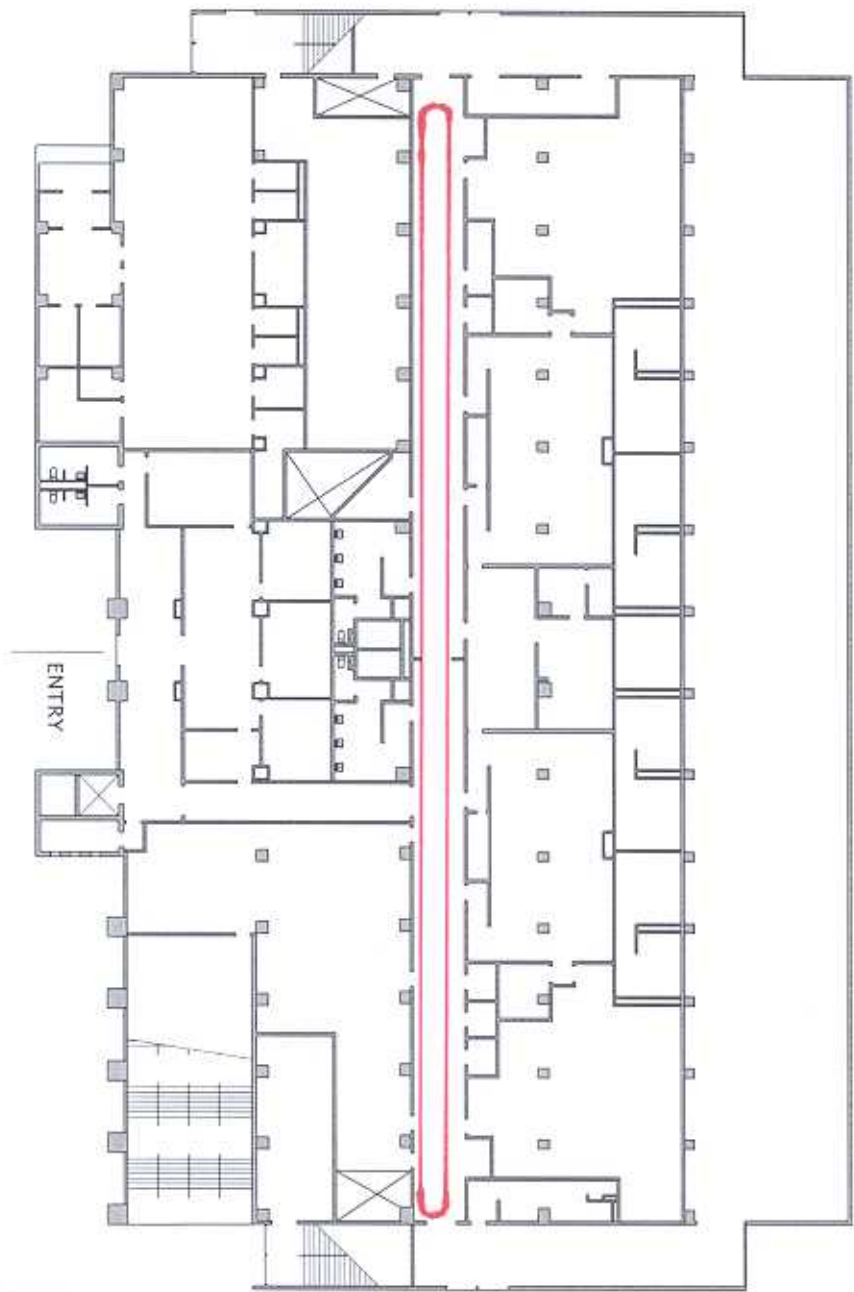

STANDRIDGE STADIUM INDOOR TRAIL  
 STREET LEVEL - FLOOR ONE

● Hallway: 11.5 laps equals 1mi.

FACILITY INFORMATION	
<input type="checkbox"/>	Existing
Year of New Construction/Additions:	
Floor Area (s.f.): 34,133	