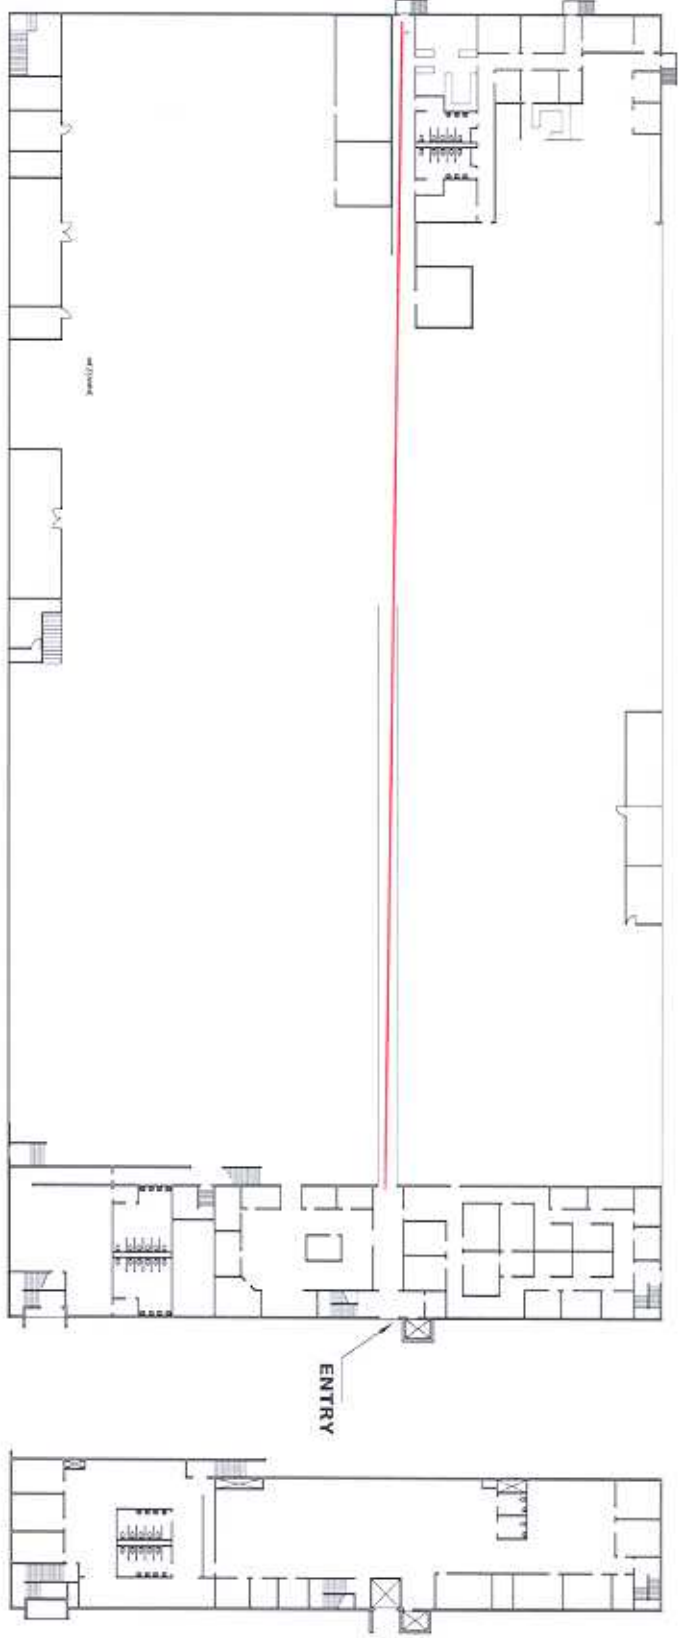

SERVICE CENTER

INDOOR TRAIL - 1st floor

● Walk long hallway from Nutrition center to Transportation - Back & forth 8 times equals 1 mile

BUS  
LOT

Mezzanine

Level One

FACILITY INFORMATION	
<input type="checkbox"/>	Existing
Year of New Construction/Addition:	

SERVICE CENTER  
FIRST & MEZZANINE LEVEL

1501 Kerolph St.  
Carrollton, TX 75006

*Handwritten signature*