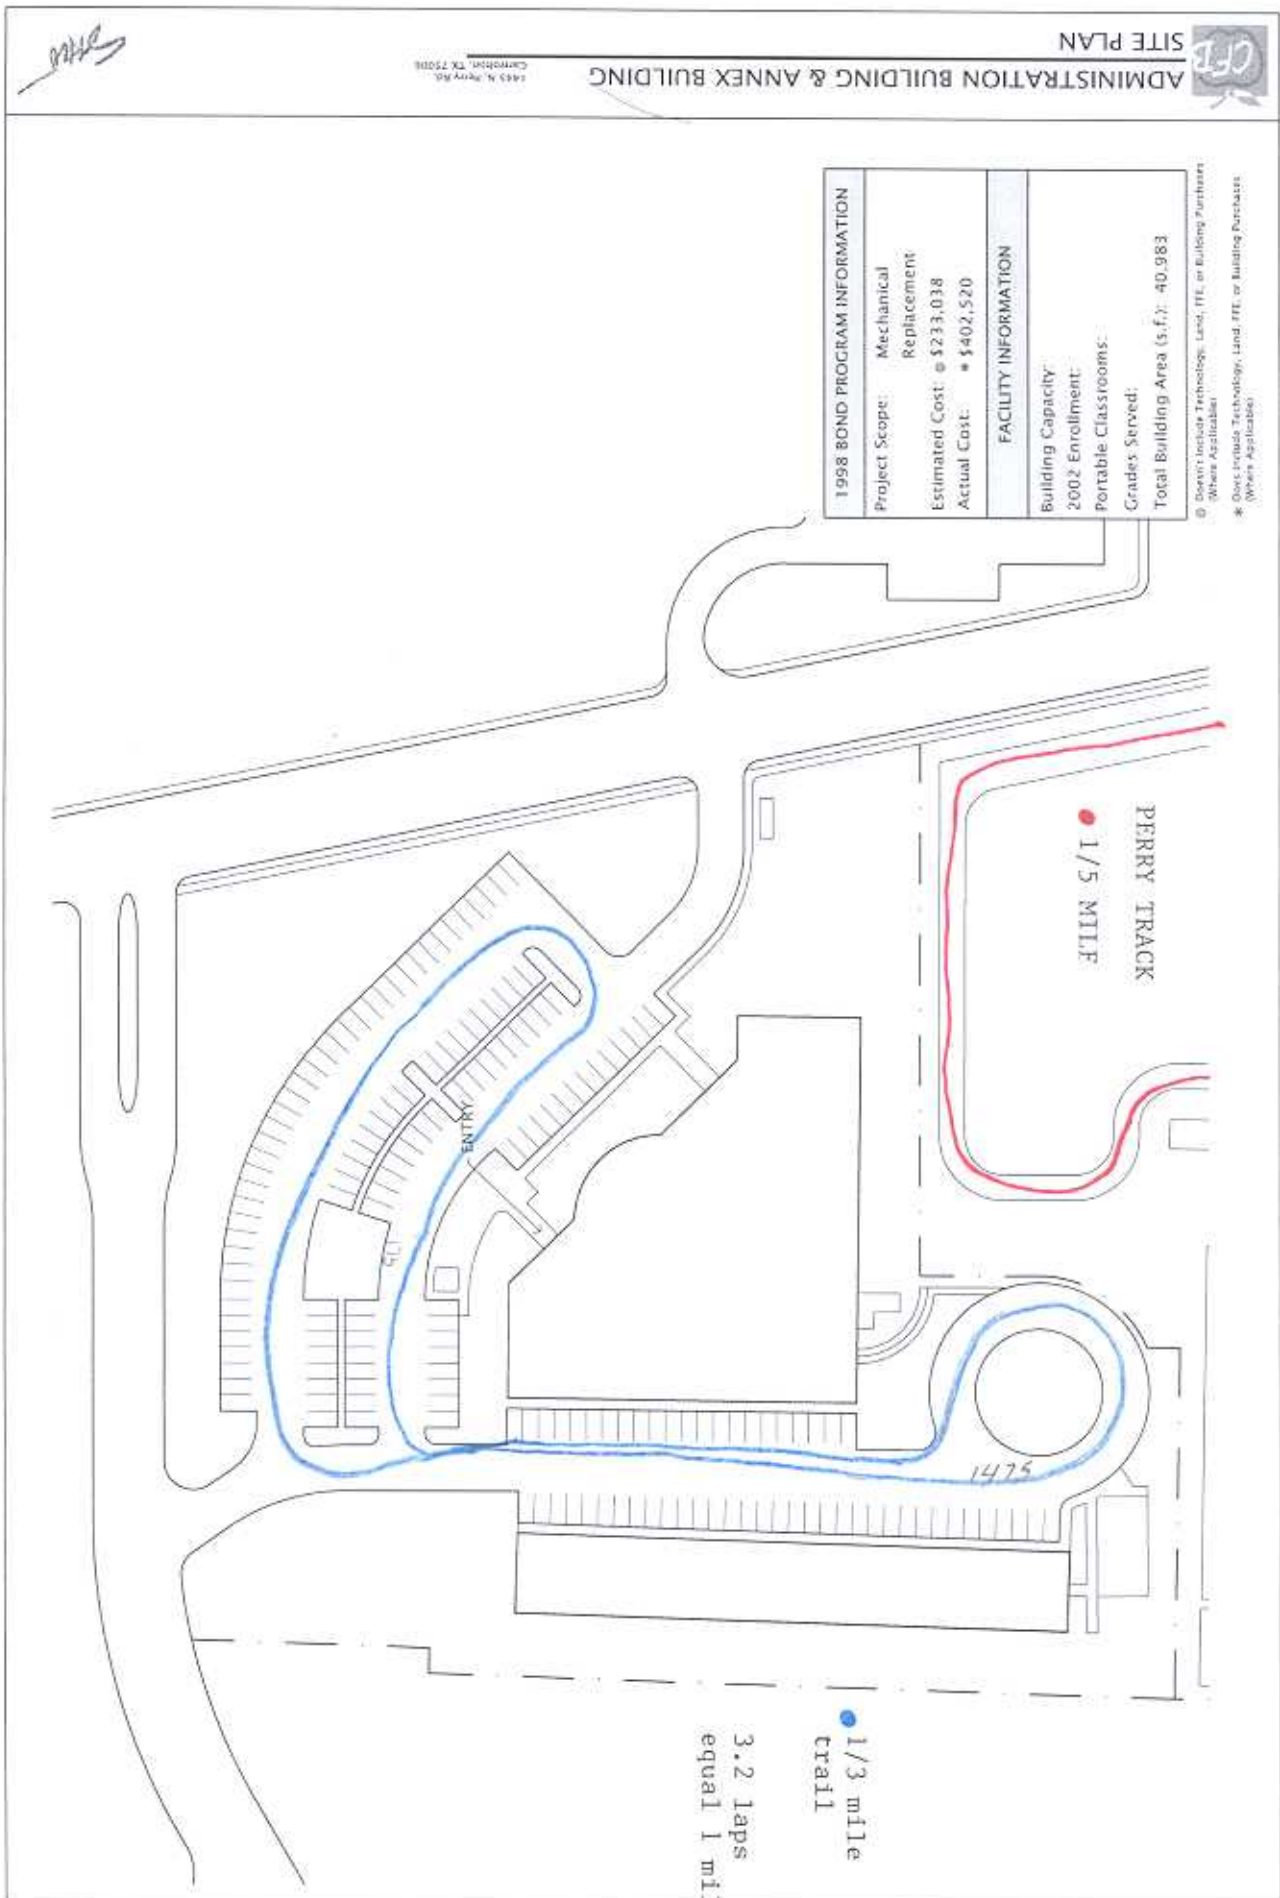

ADMINISTRATIVE BLDG. & ANNEX
OUTDOOR TRAILS

SITE PLAN

ADMINISTRATION BUILDING & ANNEX BUILDING

1455 N. HWY. 80,
CANTON, TX 75088

Handwritten signature