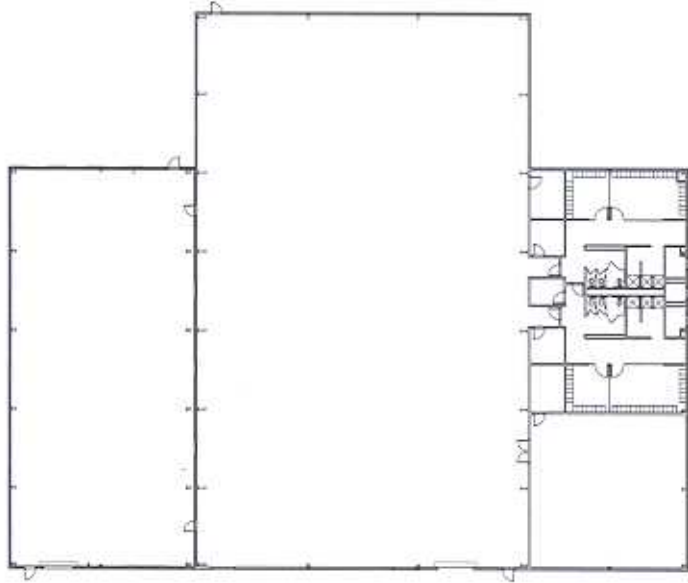

RL TURNER FIELDHOUSE & TRACK

OUTDOOR WALKING TRAIL

● Track is 1/4 mile

SCHOOL ROAD

UNIVERSITY