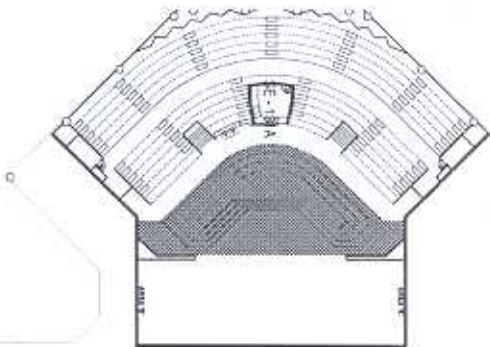

NEWMAN SMITH HIGH SCHOOL  
2nd Floor

• 1100' (approx. 4 times is 1 mile)

Josey Lane