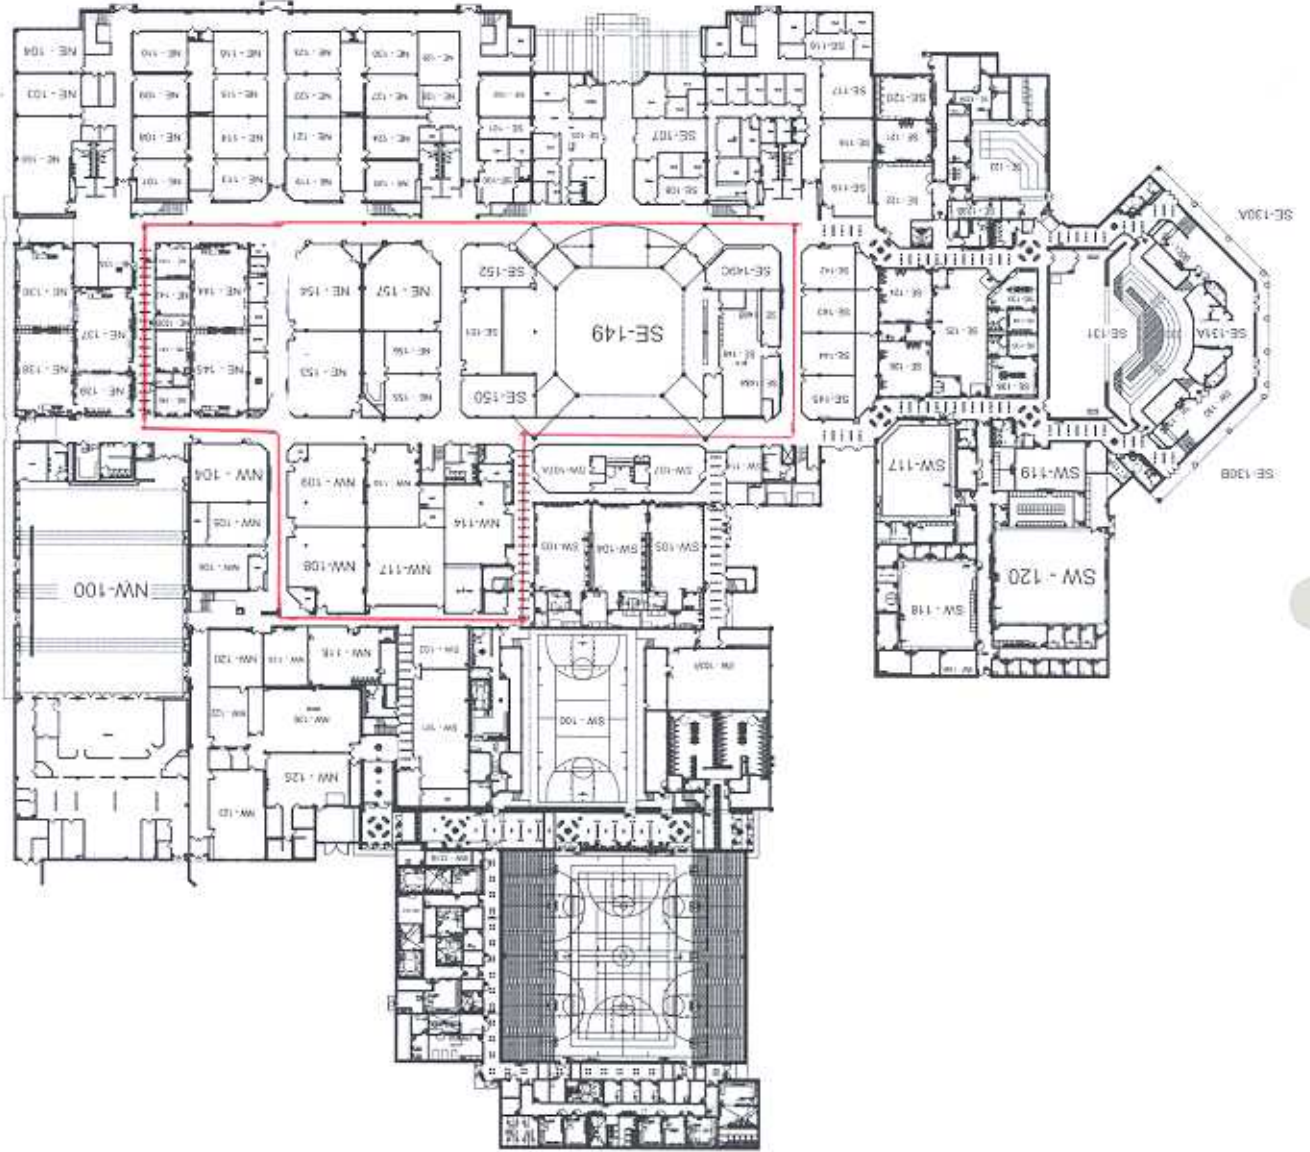

JOSEY LANE

● 1100' (4 times around is about 1 mile)

NEWMAN SMITH HIGH SCHOOL
1st Floor