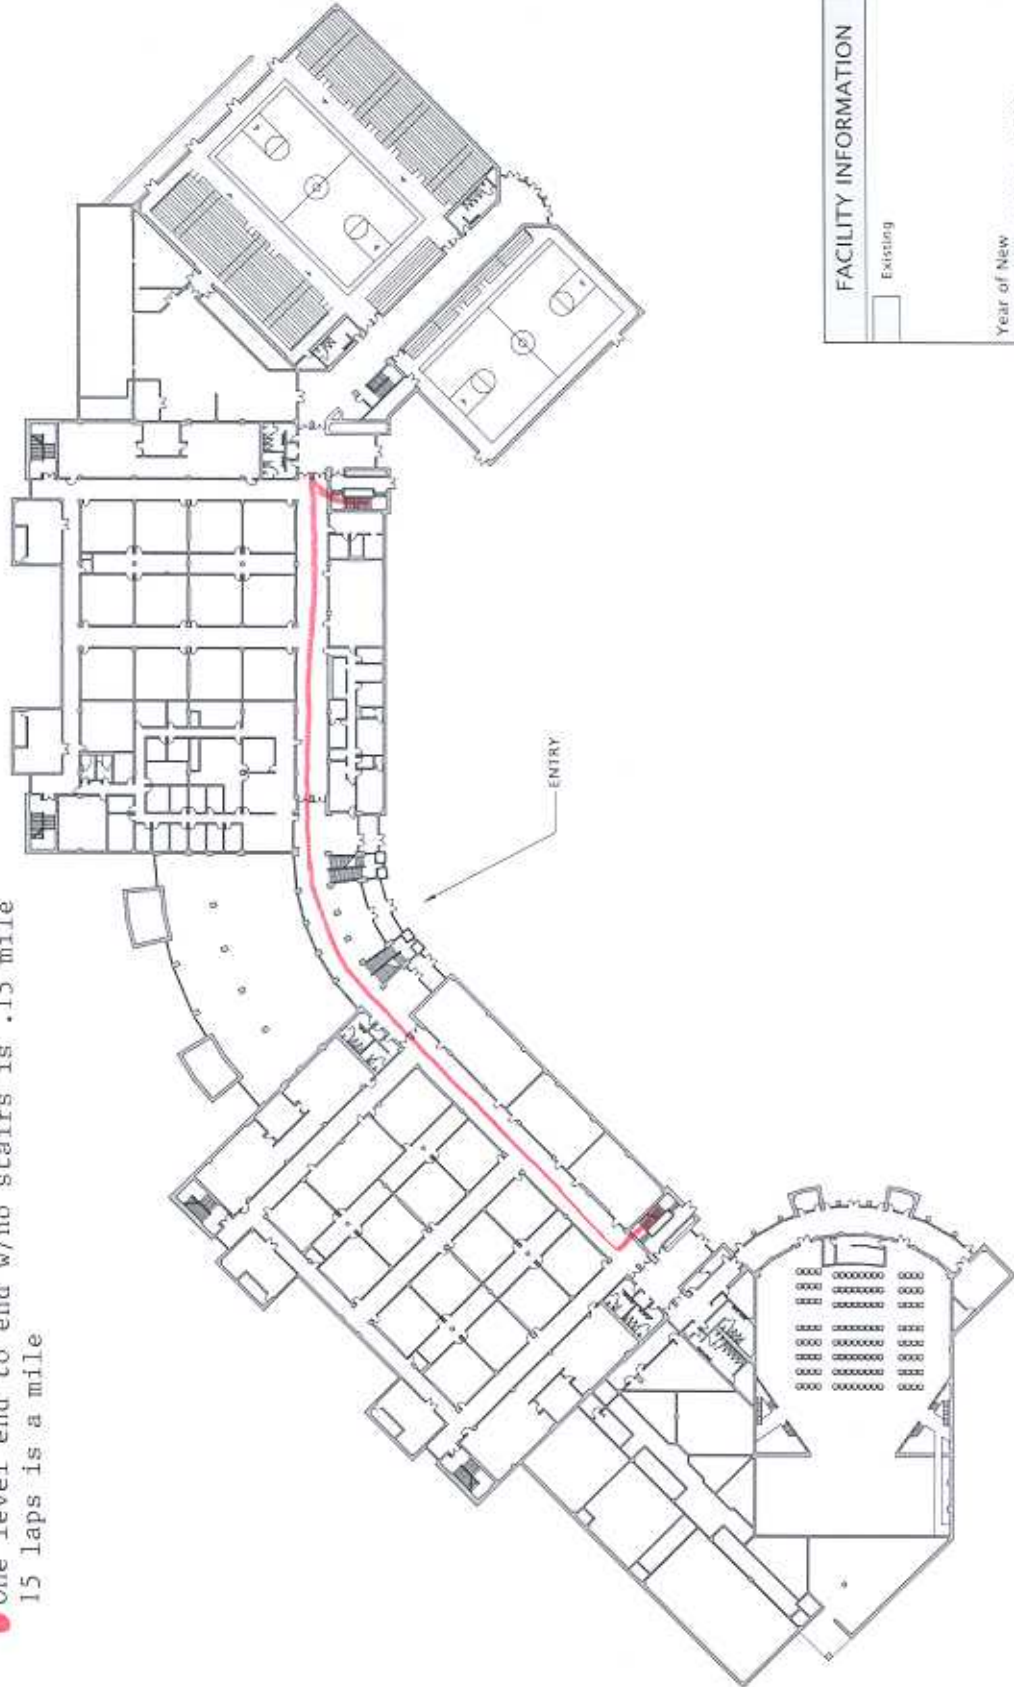

CREEKVIEW HIGH SCHOOL

INDOOR WALKING TRAIL

- Walk long hall on level 2 to stair go down to Level 1 walk long hall and up stair to Level 2. 1/4 mile - 4 laps is a mile.
- One level end to end w/no stairs is .15 mile
15 laps is a mile

FACILITY INFORMATION	
Existing	<input type="checkbox"/>
Year of New Construction/ Addition:	1998
Floor Area (s.f.):	141,931

Handwritten signature

1901 Old Dallas Rd
Crestview, TX 75007

CREEKVIEW HIGH SCHOOL
SECOND LEVEL