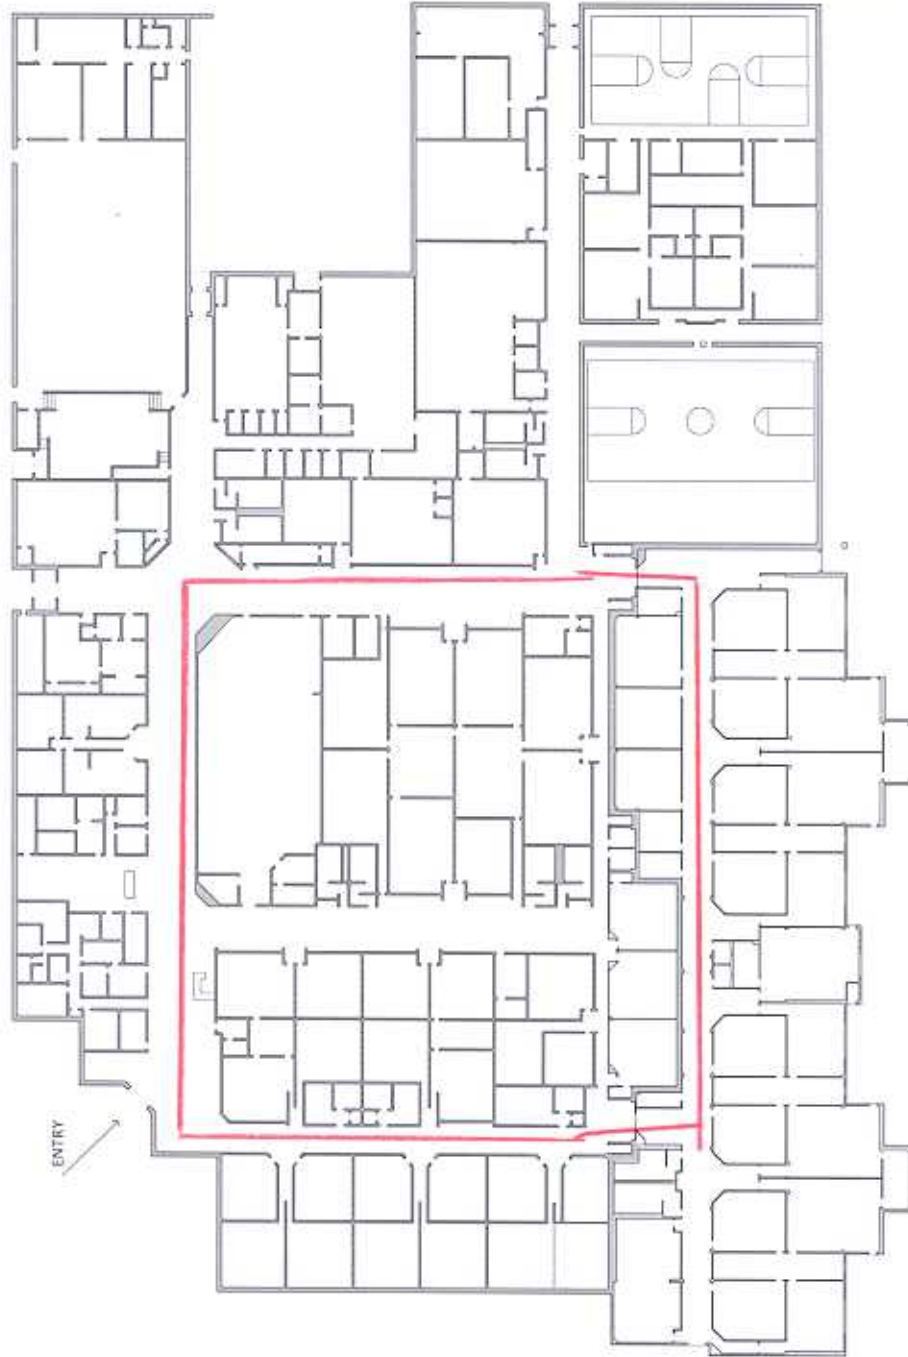

BLALACK MIDDLE SCHOOL

INDOOR WALKING TRAILS

- Begin at entry and walk toward cafeteria and go down "F" hall
This square is 1/6 of a mile. 6 laps is a mile.

FACILITY INFORMATION	
Existing	
1998 Bond Program	
New Construction/ Addition	
Year of New Construction/ Addition:	1986, 1998
Floor Area (s.f.):	170,150