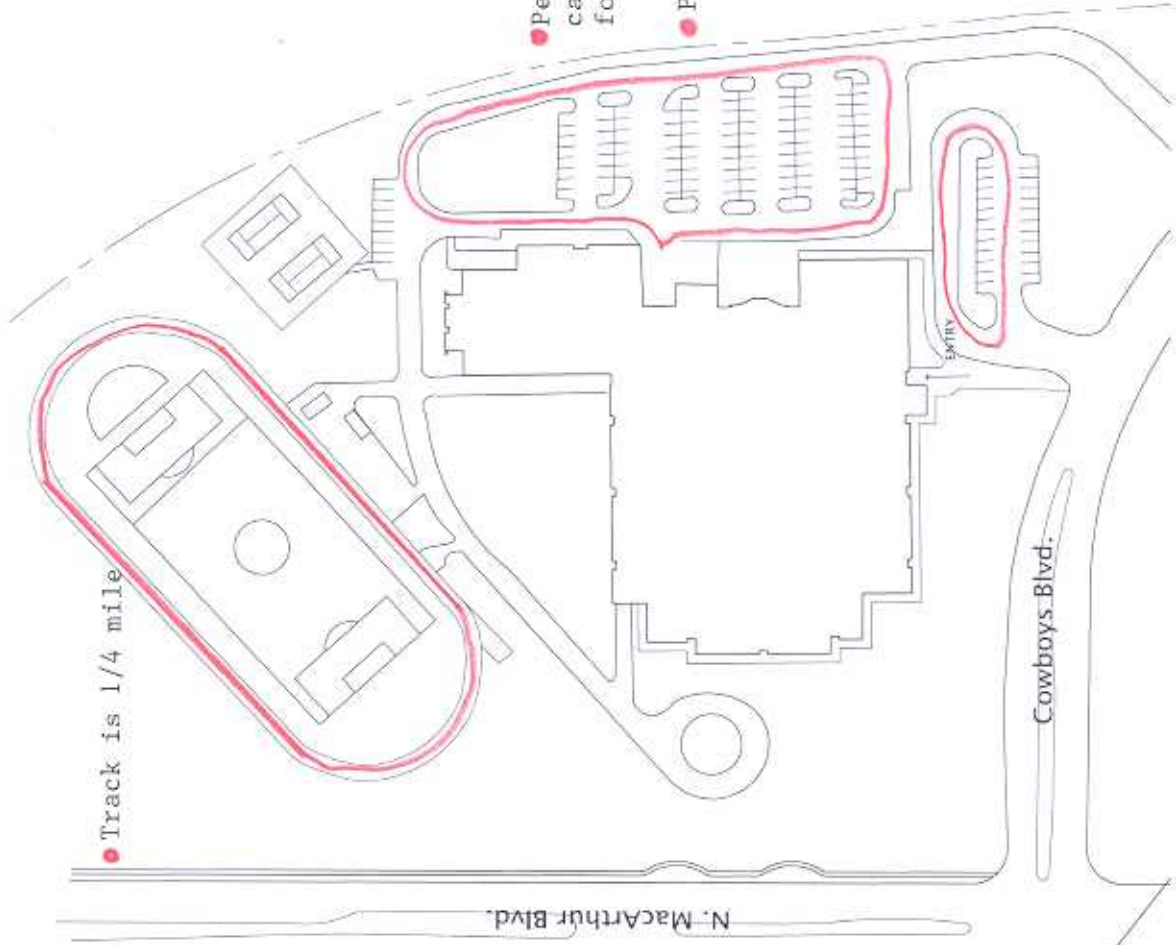

BARBARA BUSH MIDDLE SCHOOL

OUTDOOR WALKING TRAILS

Site Plan

515 Cowboys Pkwy
Caddo Parish, LA 71503

BARBARA BUSH MIDDLE SCHOOL
SITE PLAN

● Track is 1/4 mile

● Perimeter of east parking lot off cafeteria is 2/10 mile. Walk 5 laps for 1 mile

● Parking lot in front of school is 1/10 mile. 10 laps is a mile

1998 BOND PROGRAM INFORMATION	
Project Scope:	No Work
Estimated Cost:	0 \$0
Actual Cost:	* \$95,973
FACILITY INFORMATION	
Building Capacity:	
2002 Enrollment:	440
Portable Classrooms:	
Grades Served:	6-8
Total Building Area (s.f.):	142,000