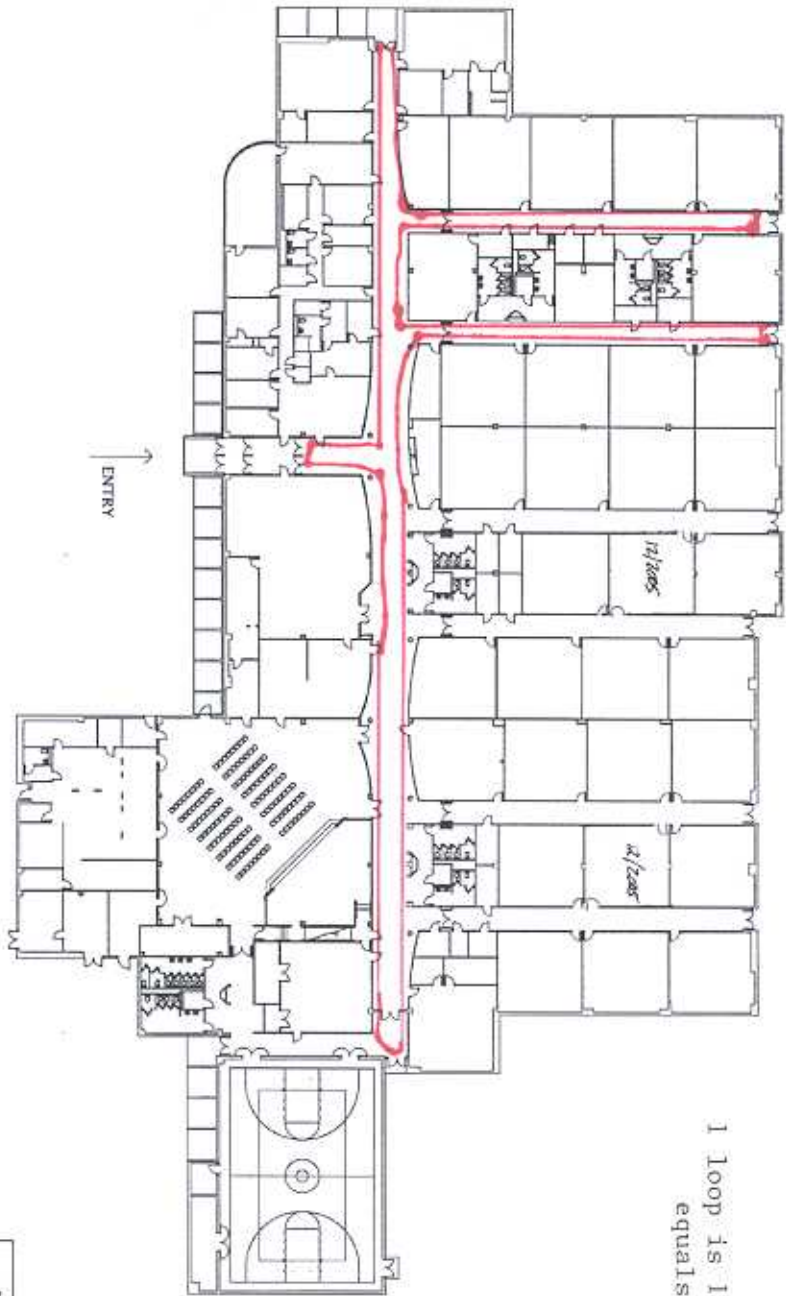

MCWHORTER ELEMENTARY

INDOOR WALKING TRAIL

1 loop is 1/4 mile, 4 laps equals a mile

FACILITY INFORMATION

	1998 Bond Program New Construction/Addition
Year of New Construction/Addition: 2001	
Floor Area (s.f.):	75,180