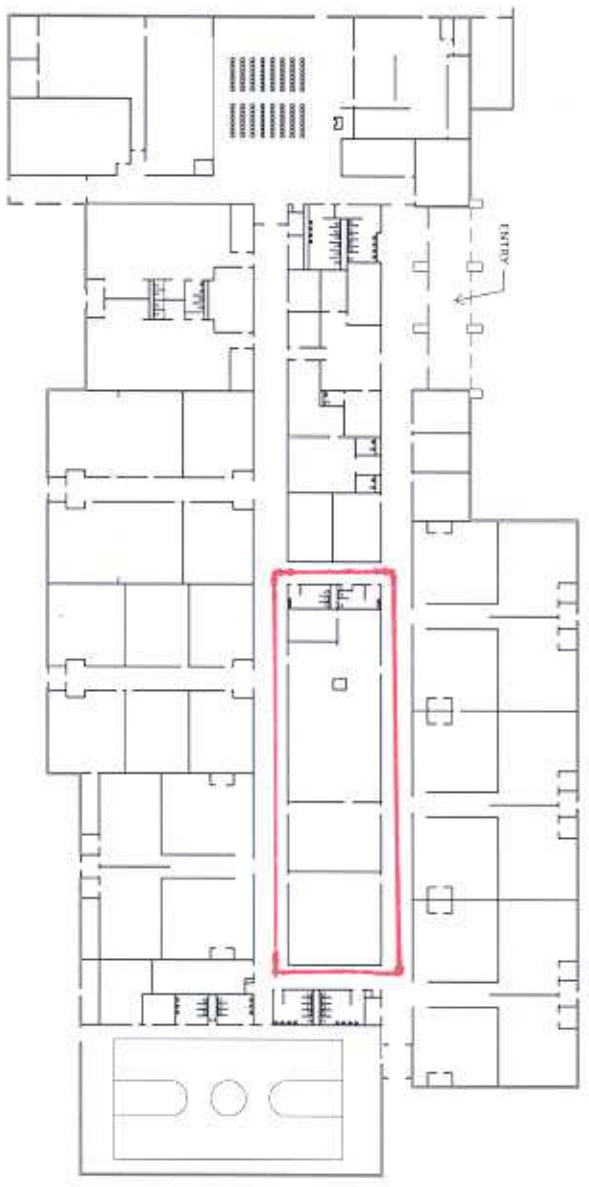

**LAS COLINAS ELEMENTARY**  
**INDOOR WALKING TRAIL**

Inner loop is 100 meters  
 16 laps is one mile

FACILITY INFORMATION	
<input type="checkbox"/> Existing	
Year of New Construction/ Addition:	1986
Floor Area (s.f.):	67,419

*Settle*