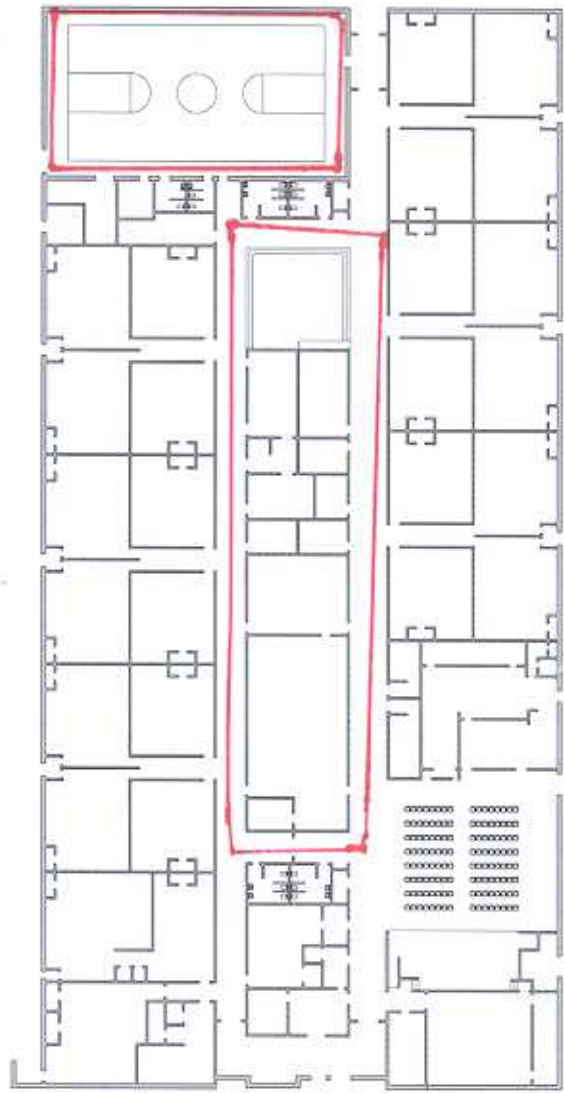

SHEPHERD PRIMARY SCHOOL
INDOOR WALKING TRAILS

● 22 laps around gym is 1 mile

↑
ENTRY

● 11 laps around inner hall is 1 mile

FACILITY INFORMATION	
<input type="checkbox"/> Existing	
Year of New Construction/ Addition:	1985
Floor Area (s.f.):	55,668