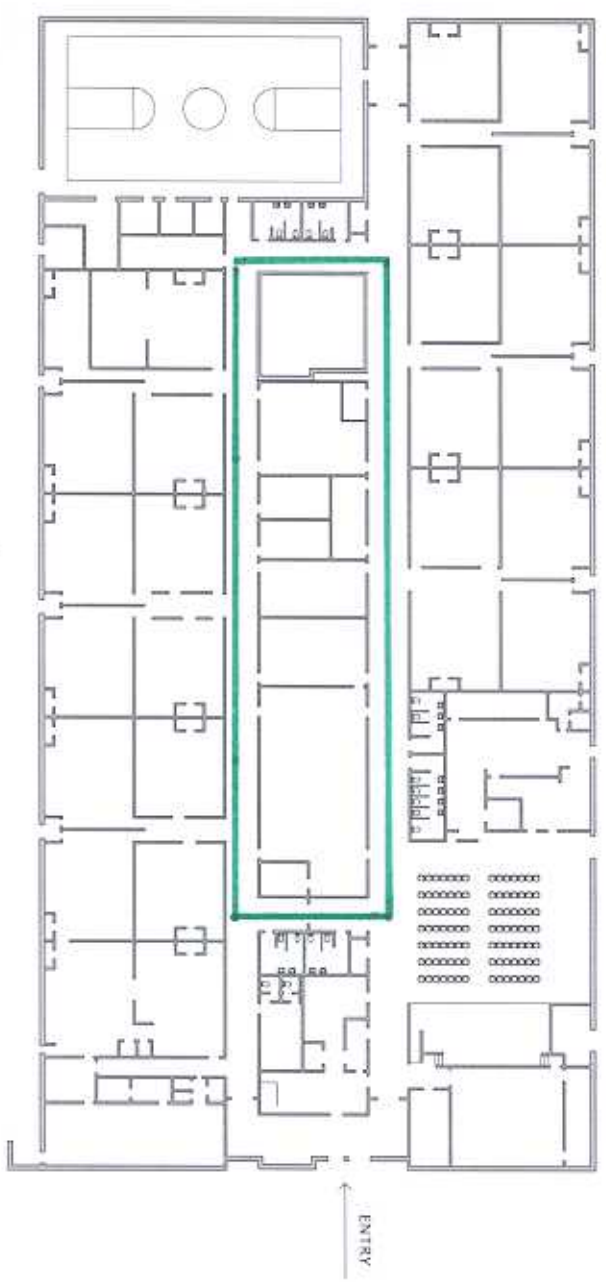

MCROY ELEMENTARY
INDOOR WALKING TRAIL

Inner loop Library and computer lab is 1/10 of a mile. 10 laps is 1 mile.

FACILITY INFORMATION	
<input type="checkbox"/> Existing	
Year of New Construction/Addition:	1979
Floor Area (s.f.):	55,668