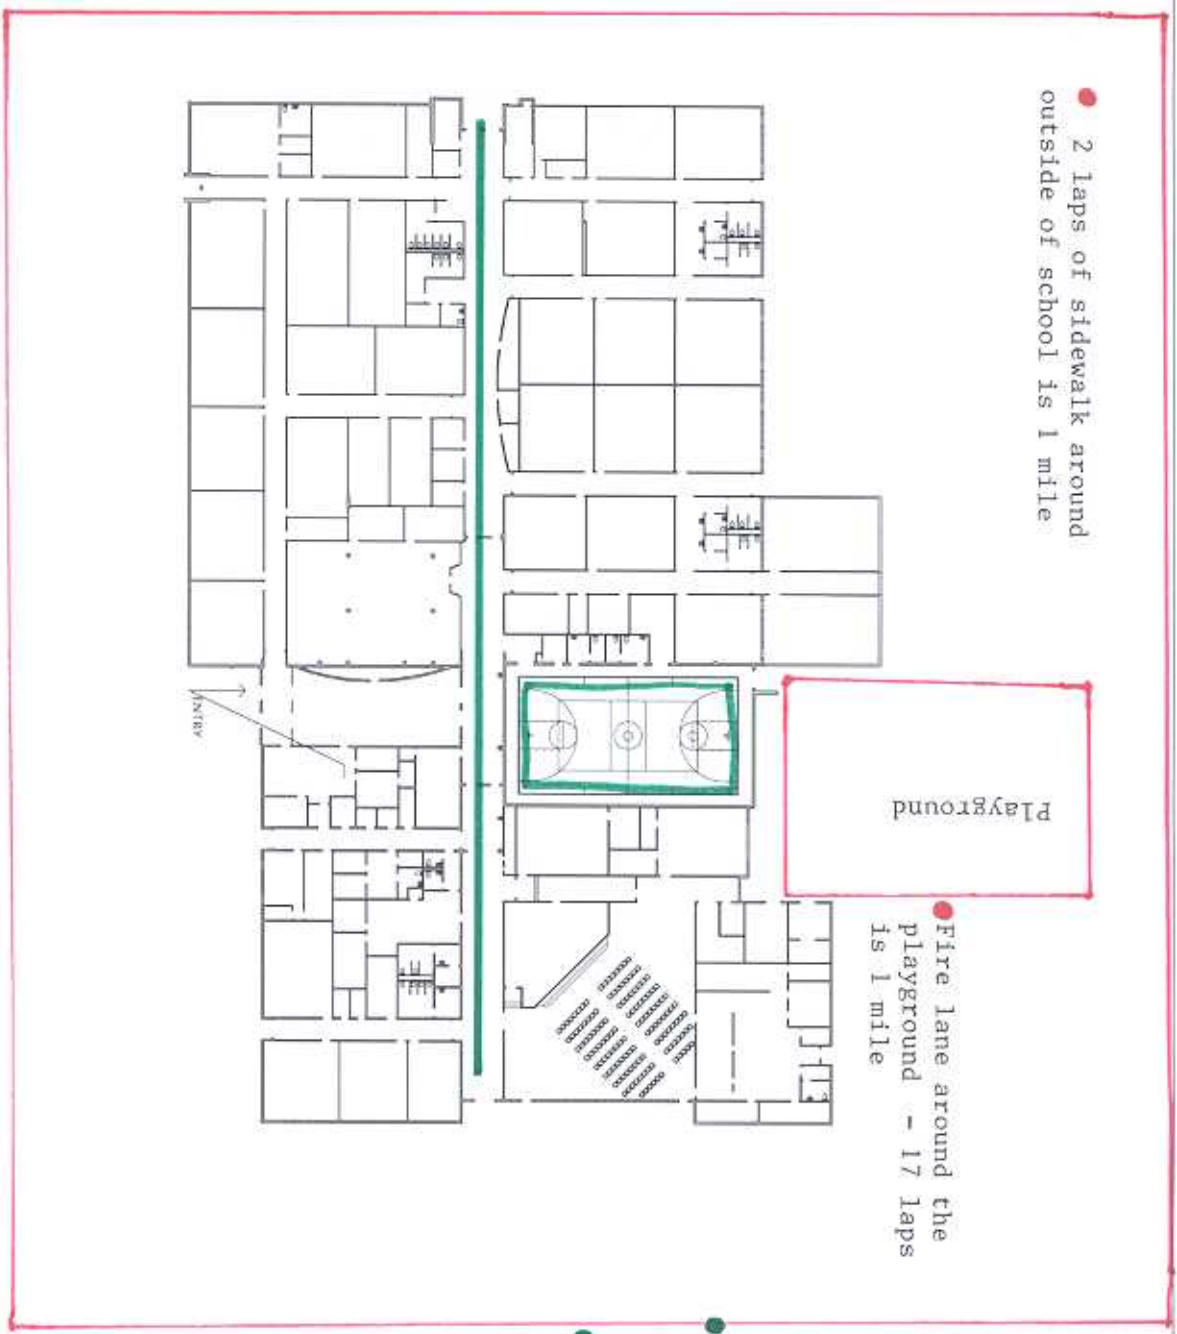

DALE DAVIS ELEMENTARY
INDOOR AND OUTDOOR TRAILS

● 2 Laps of sidewalk around outside of school is 1 mile

● Fire lane around the playground - 17 laps is 1 mile

● 26 laps in gym is 1 mile

● 8 laps in Main Hall is 1 mile

FACILITY INFORMATION	
<input type="checkbox"/>	Existing
<input type="checkbox"/>	1998 Bond Program
<input type="checkbox"/>	New Construction/Addition
Year of New Construction/Addition:	

SHW