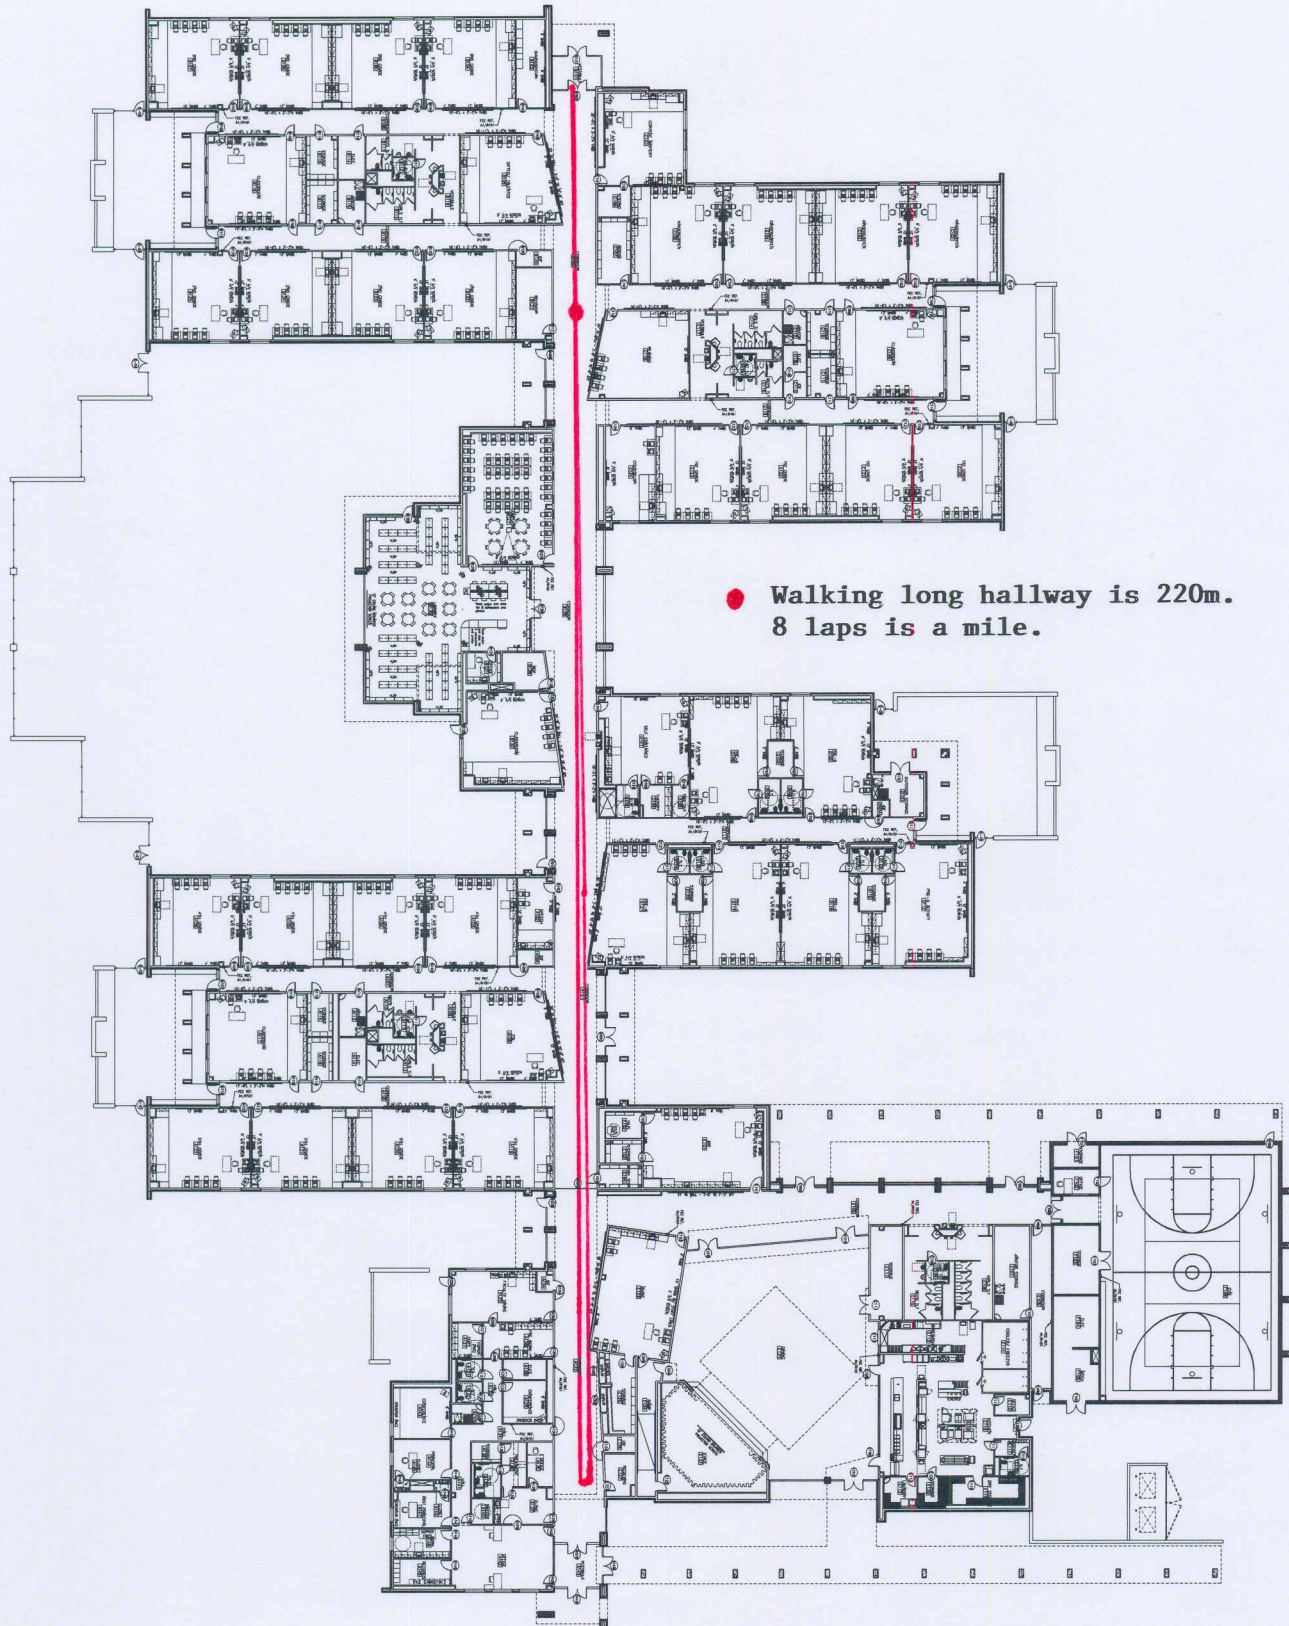

LA VILLITA ELEMENTARY

● Walking long hallway is 220m.
8 laps is a mile.

El Camino Lago Way