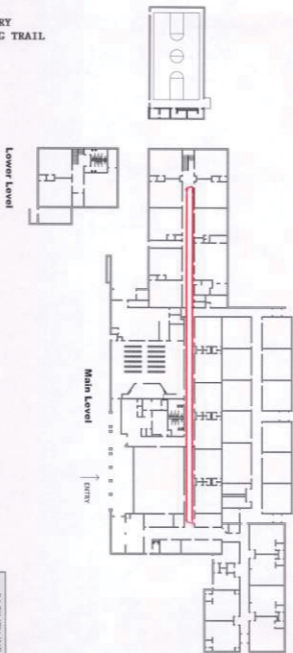

GOOD ELEMENTARY
INSIDE WALKING TRAIL

- Walking the long hallway is 650' for an entire loop. About 8 laps is a mile.

FACILITY INFORMATION	
<input type="checkbox"/>	Existing
Year of New Construction/ Addition:	1957, 1967, 1975
Floor Area (S.F.):	66,944