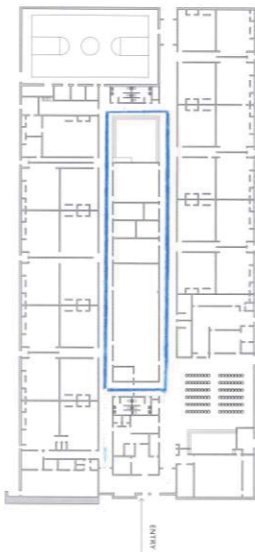

FURNEAUX ELEMENTARY
INDOOR WALKING TRAIL

FACILITY INFORMATION	
☐	Existing
Year of New Construction/ Addition	1982
Floor Area (S.F.)	55,668

● The inner loop about 538'. Ten laps is a little over a mile.

5/10/82