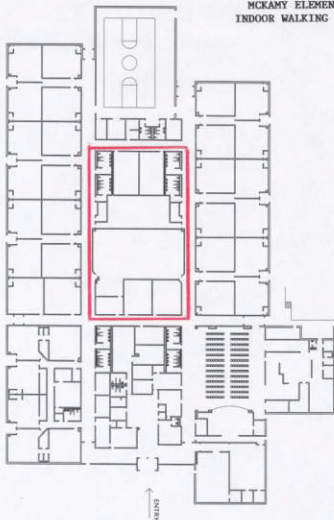

MCKAMY ELEMENTARY
INDOOR WALKING TRAIL

• The inner loop hallway is 440'. 12 laps is a mile.

FACILITY INFORMATION

Existing

Year of New Construction/Addition: 1992
Floor Area (S.A.): 79,577

MCKAMY ELEMENTARY SCHOOL