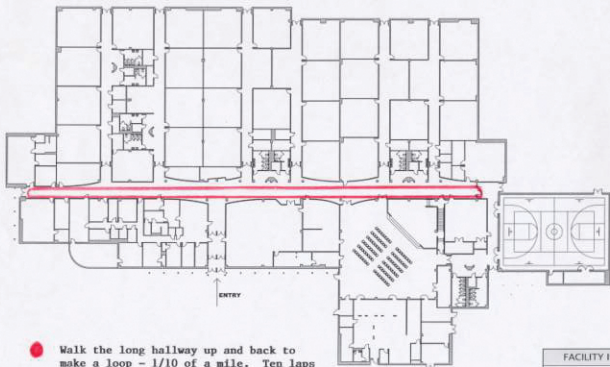

RIVERCHASE LEMENTARY
INDOOR WALKING TRAIL

● Walk the long hallway up and back to make a loop - 1/10 of a mile. Ten laps is a mile.

FACILITY INFORMATION

1988 Bond Program
New Construction/Addition

Year of New
Construction/Addition: 2000

Floor Area (s.f.): 75,180