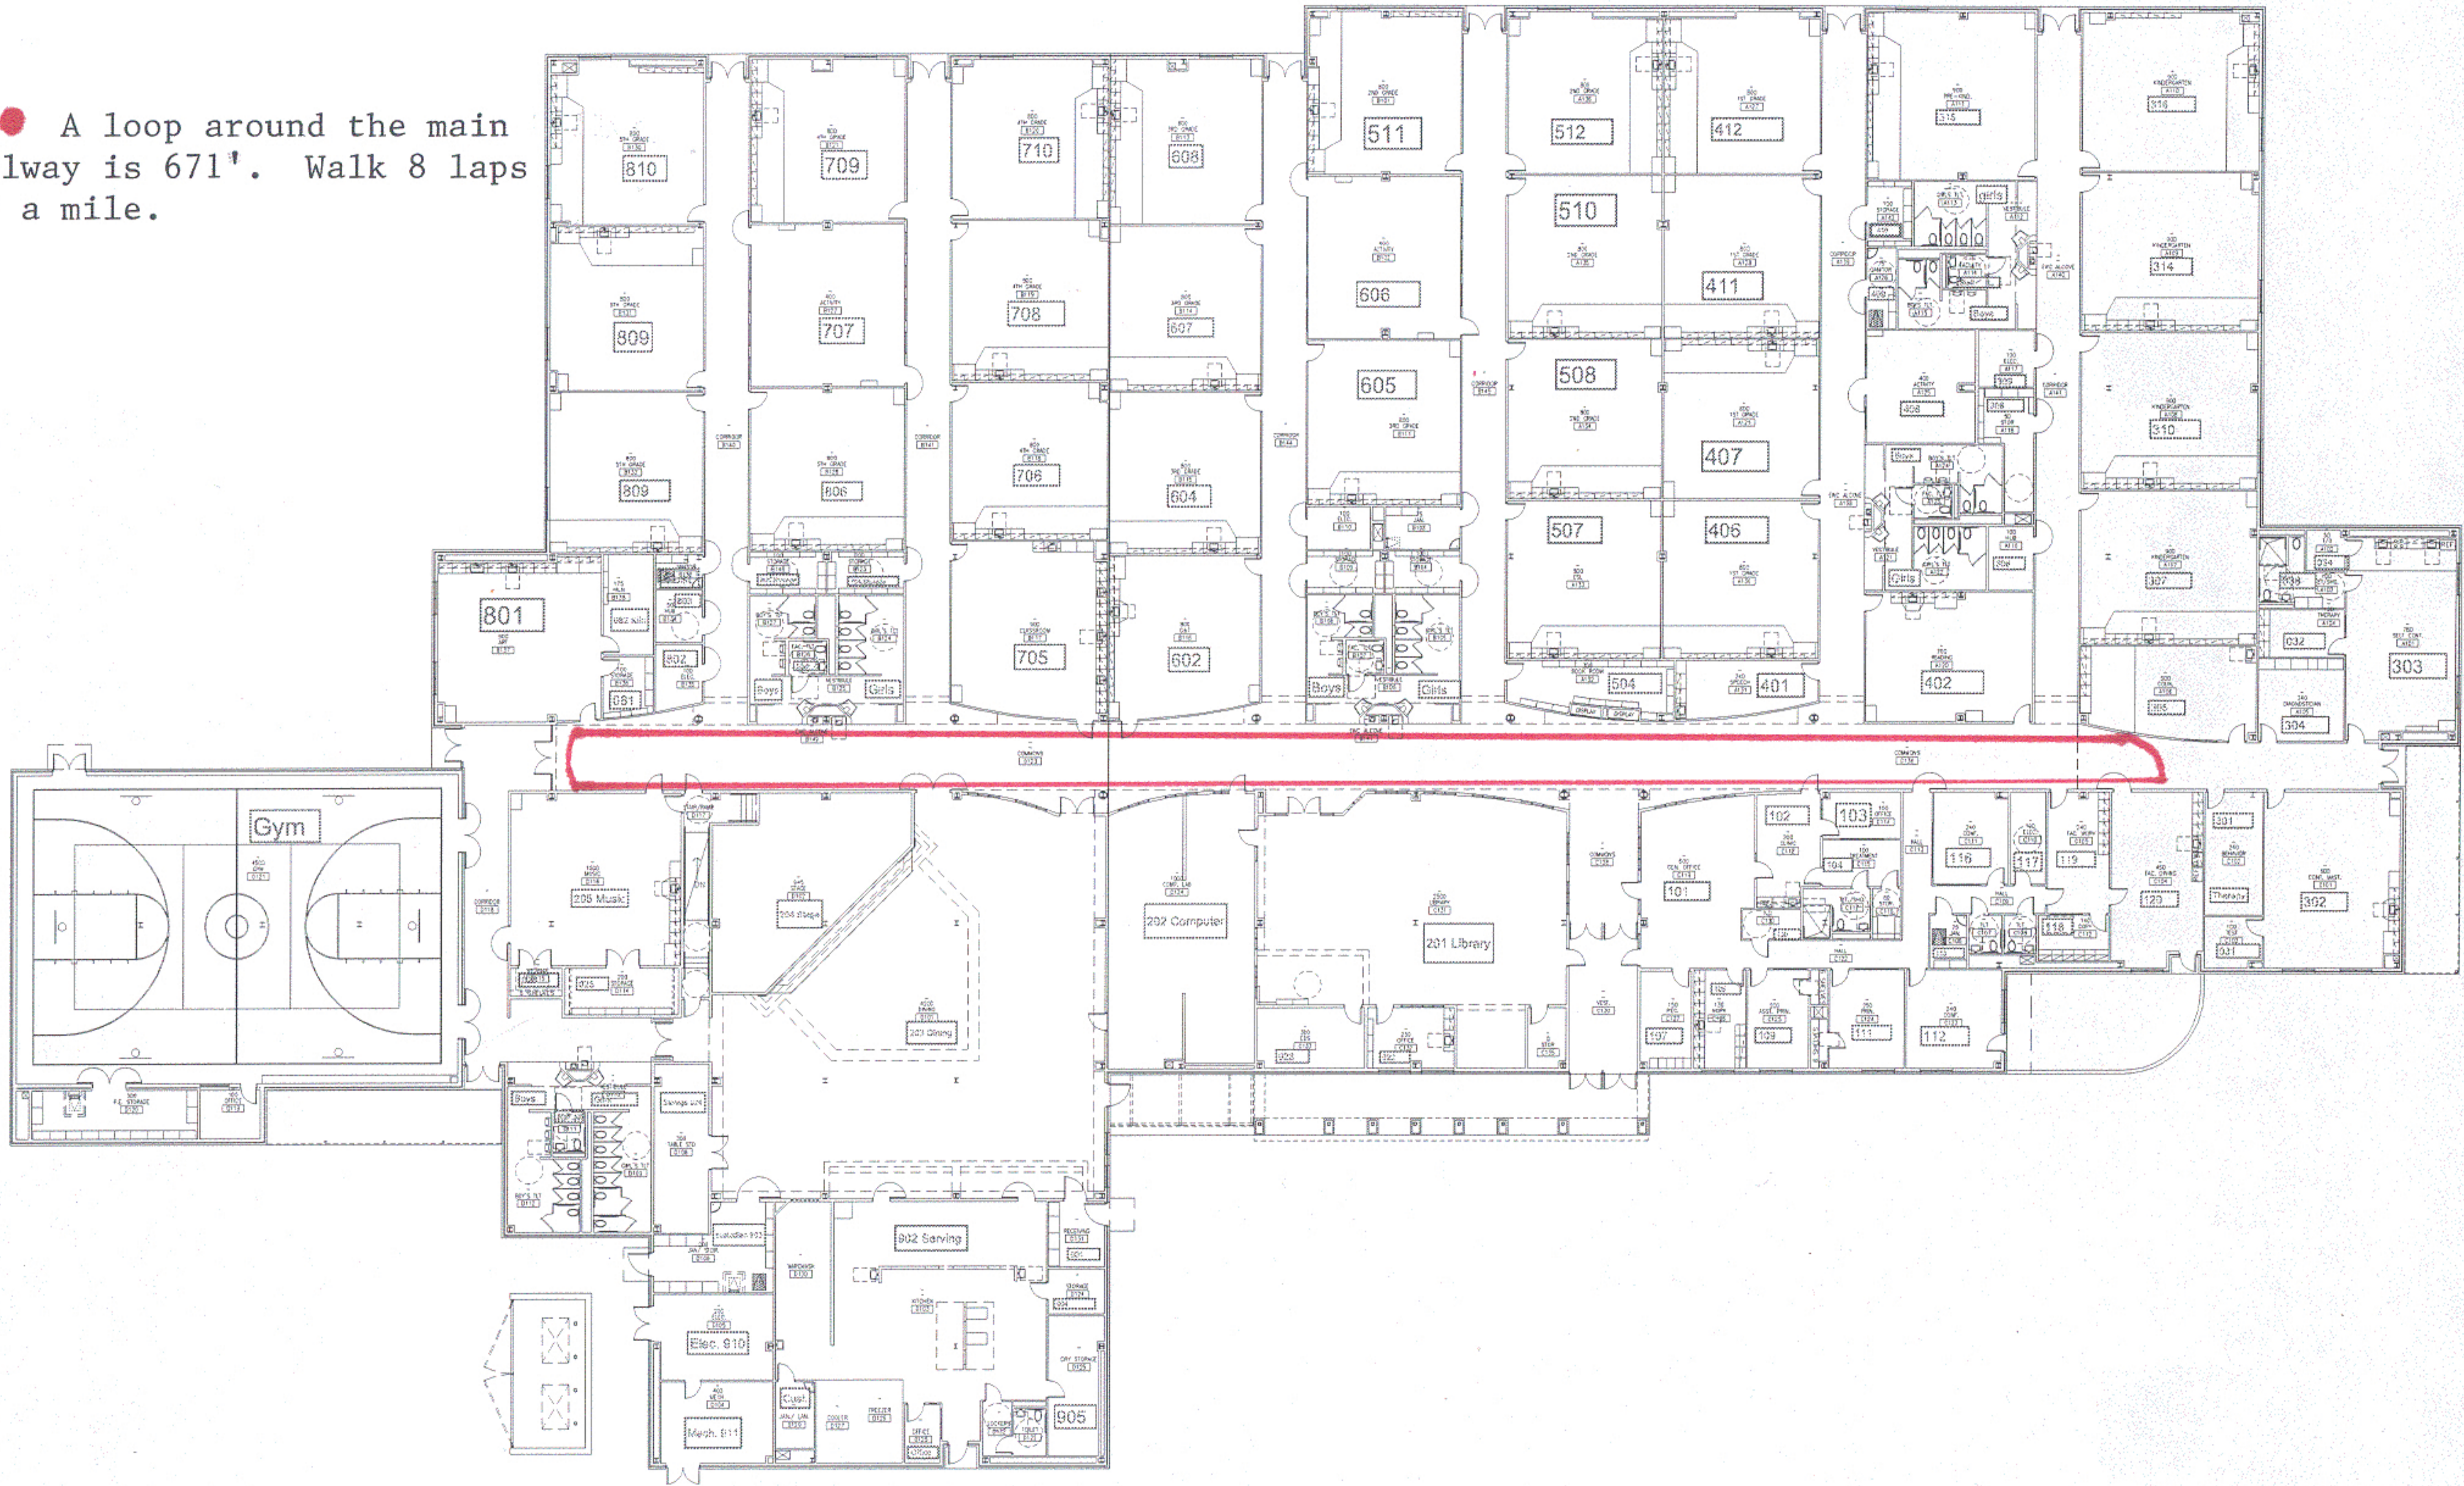

THOMPSON ELEMENTARY

INDOOR WALKING TRAIL

● A loop around the main hallway is 671'. Walk 8 laps for a mile.

Thompson Elementary School
2915 Scott Mill Road
Carrollton, TX 75007
972-968-3400